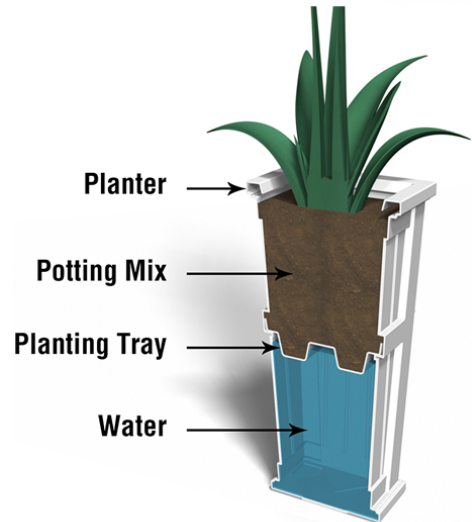

Cape Cod

Model # 4843

Cape Cod Tall Planter

DESCRIPTION

Create a sense of architectural flare that will truly deliver that New England feel with Mayne's Cape Cod Tall Planter.

- Single wall molded design with removable tray
- Self watering tray insert creates sub-irrigation water system
- Weather resistant, low maintenance material
- 100% high-grade polyethylene planter with UV inhibitors
- Warranty: 15-Yr Residential Use / 5-Yr Commercial Use

PRODUCT DIMENSIONS

Outside Dimensions: 15.5in L x 15.5in W x 32in H (39.4cm x 39.4cm x 81.3cm)

Inside Dimensions: 15.9in L x 15.9in W x 13in D (40.5cm x 40.5cm x 33cm)

Soil Capacity: 10 Gallons (37.8 Liters)

Water Reservoir Capacity: 6.5 Gallons (24.6 Liters)

Wall Thickness: 0.15in (3.81mm)

Part Weight: 11.2lbs (5.1kg)

Material: Polyethylene

MAYNE[®]
Outdoor Products of Distinction

7024 Kilbourne Rd - Unit A London, ON N6P 1K6