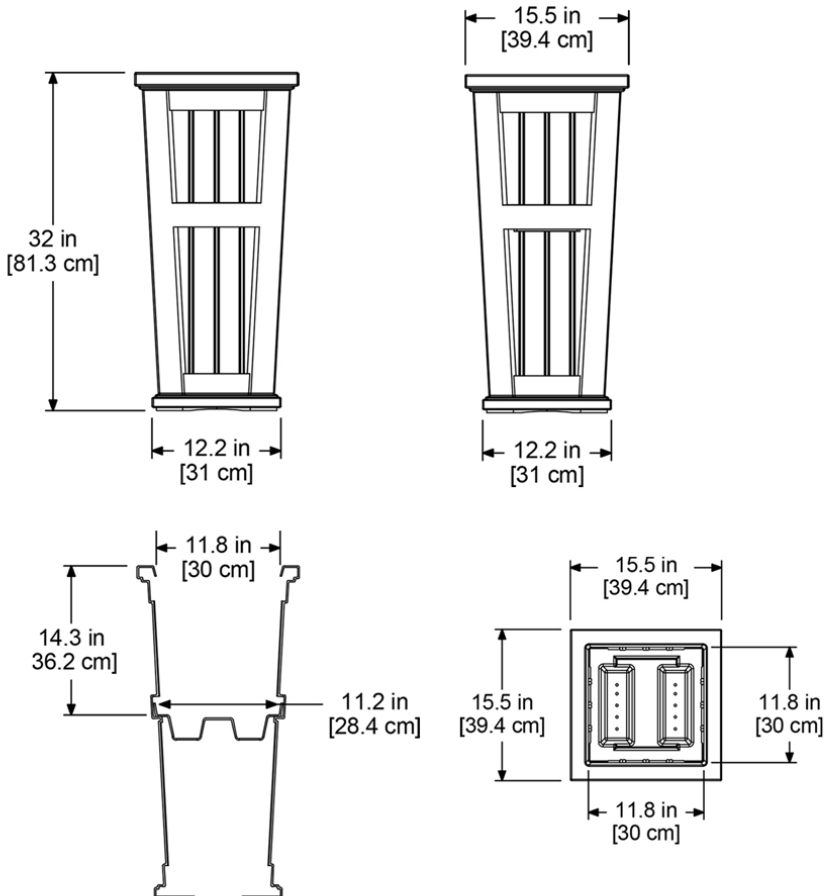

PRODUCT DIMENSIONS

Outside Dimensions: 15.5in L x 15.5in W x 32in H (39.4cm x 39.4cm x 81.3cm)

Inside Dimensions: 15.9in L x 15.9in W x 13in D (40.5cm x 40.5cm x 33cm)

Soil Capacity: 10 Gallons (37.8 Liters)

Water Reservoir Capacity: 6.5 Gallons (24.6 Liters)

Wall Thickness: 0.15in (3.81mm)

Part Weight: 11.2lbs (5.1kg)

Material: Polyethylene

MAYNE[®]
Outdoor Products of Distinction

7024 Kilbourne Rd - Unit A London, ON N6P 1K6